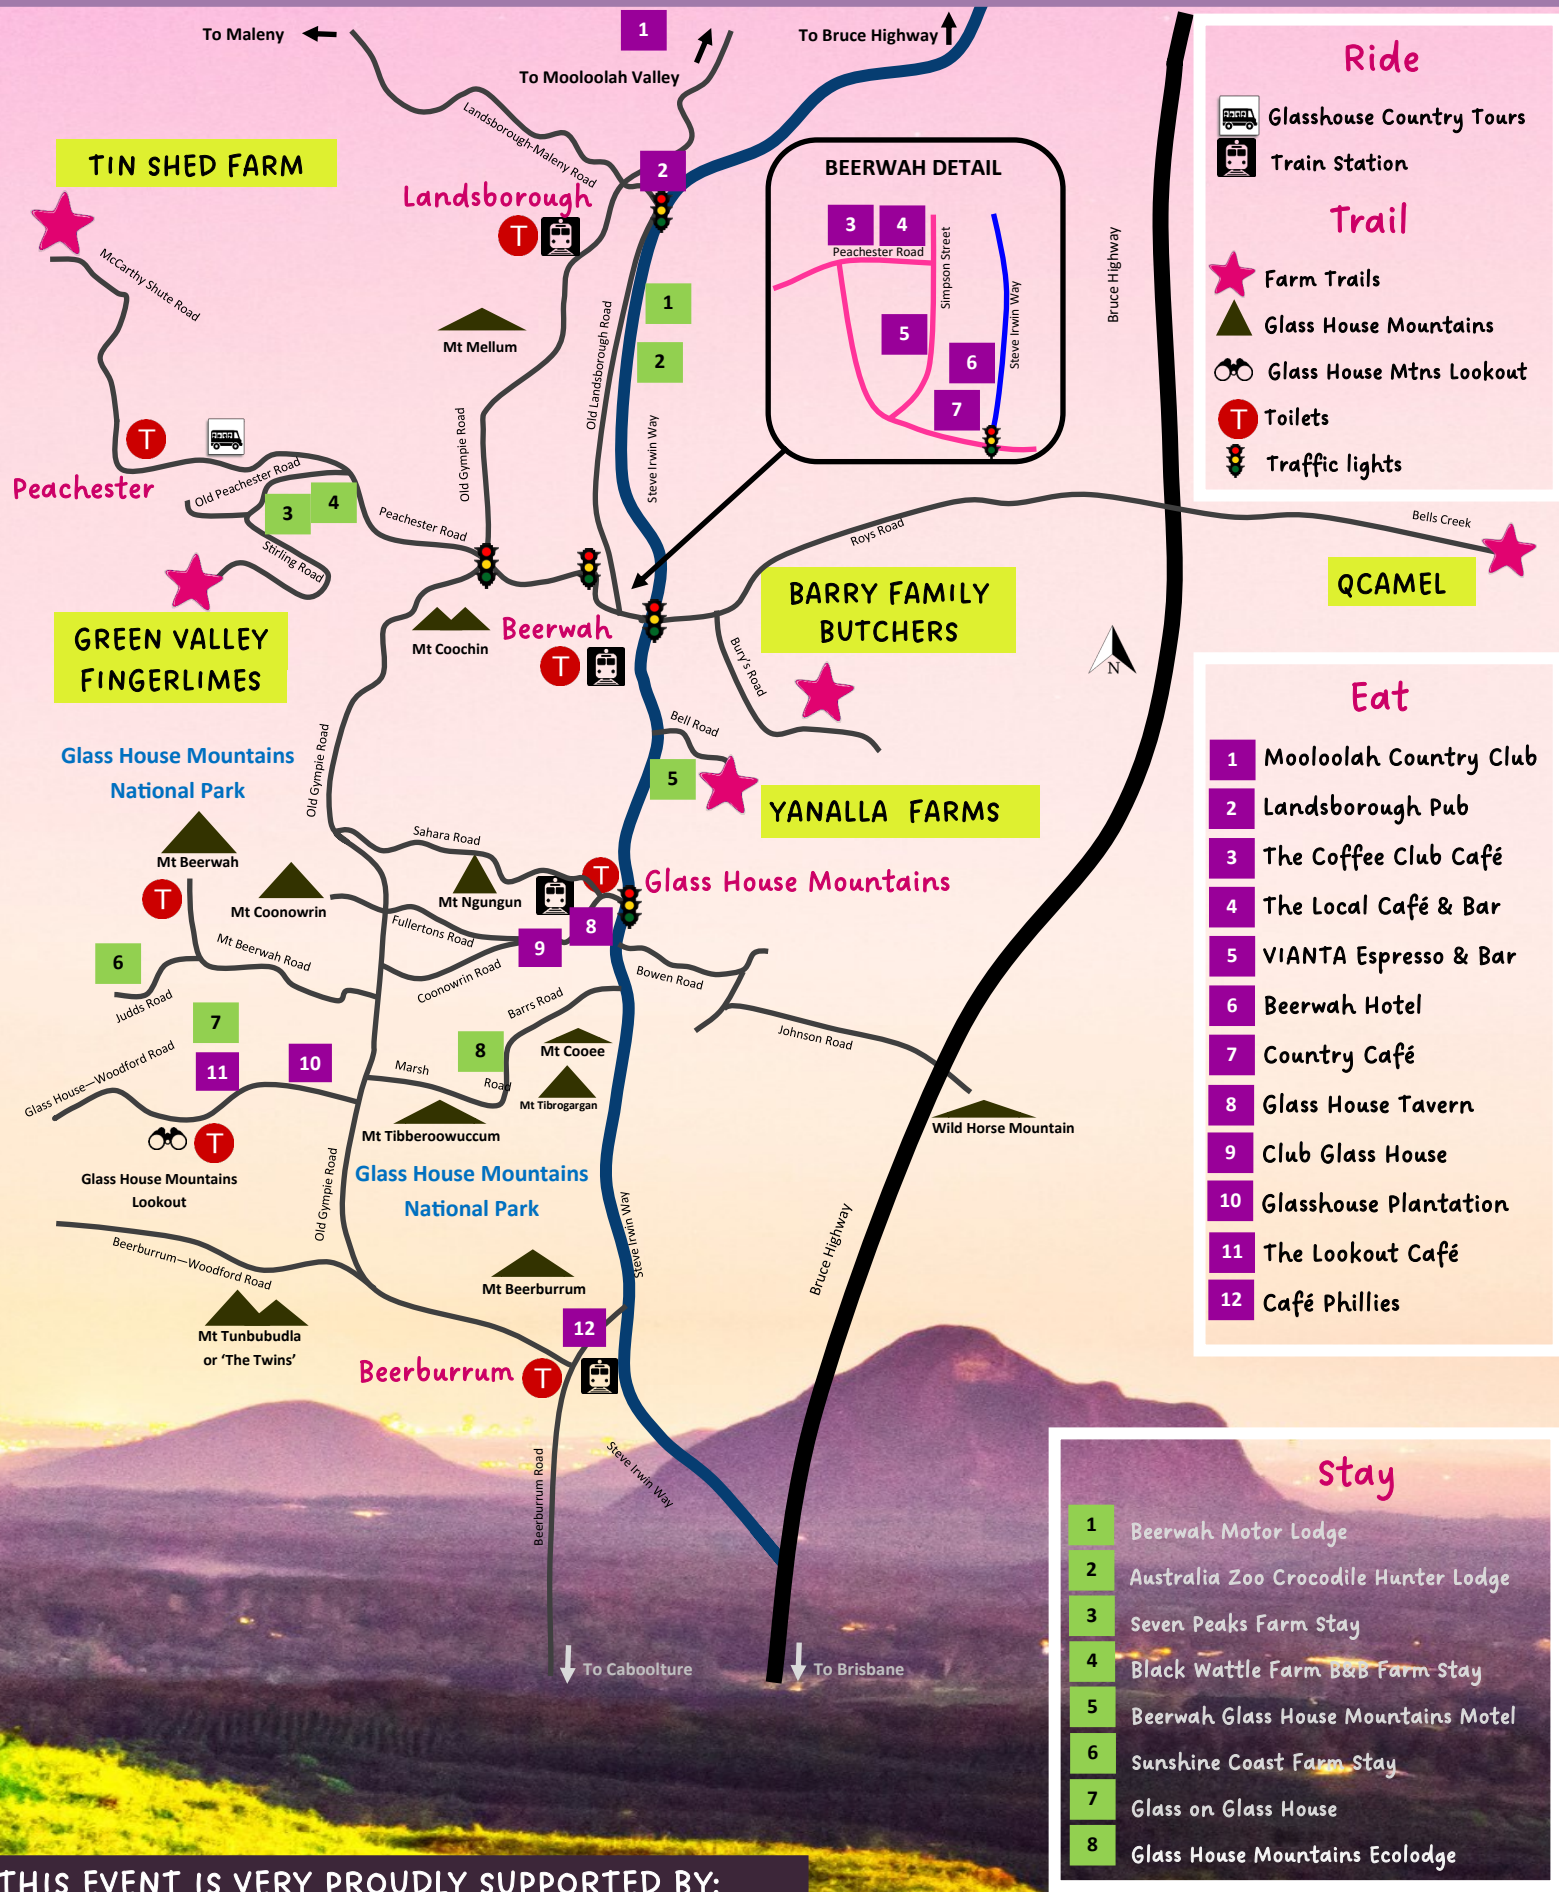

GLASSHOUSE COUNTRY FARM TRAIL

14th & 15th October 2023

Ride

- Glasshouse Country Tours
- Train Station

Trail

- Farm Trails
- Glass House Mountains
- Glass House Mtns Lookout
- Toilets
- Traffic lights

Eat

- Mooloolah Country Club
- Landsborough Pub
- The Coffee Club Café
- The Local Café & Bar
- VIANITA Espresso & Bar
- Beerwah Hotel
- Country Café
- Glass House Tavern
- Club Glass House
- Glasshouse Plantation
- The Lookout Café
- Café Phillies

Stay

- Beerwah Motor Lodge
- Australia Zoo Crocodile Hunter Lodge
- Seven Peaks Farm Stay
- Black Wattle Farm B&B Farm Stay
- Beerwah Glass House Mountains Motel
- Sunshine Coast Farm Stay
- Glass on Glass House
- Glass House Mountains Ecolodge